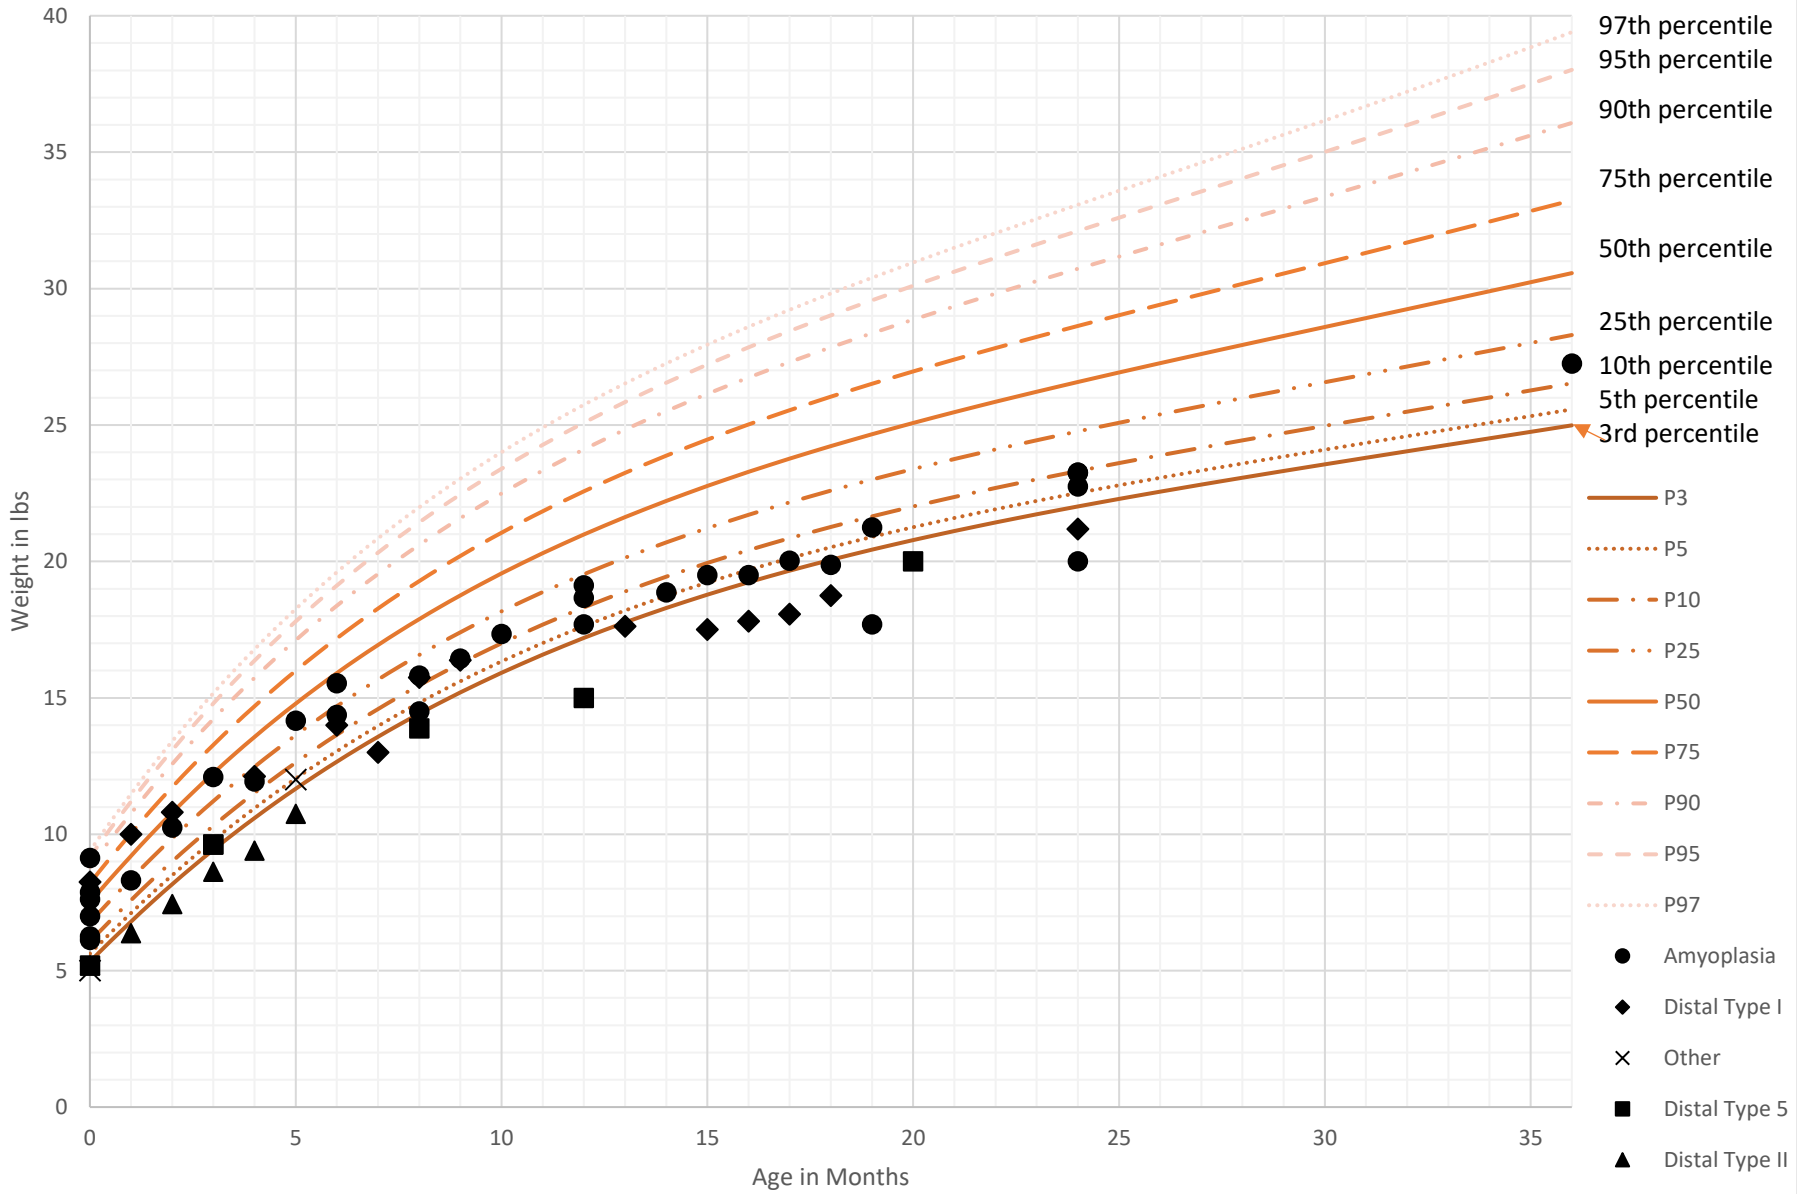

Data for "traditional" growth charts was taken from the World Health Organization at https://www.cdc.gov/growthcharts/percentile_data_files.htm can be found in the "Traditional Growth Chart" sheet.

Families and individuals impacted by AMC were permitted to anonymously submit height and weight information online via a Google Form at <https://docs.google.com/forms/d/e/1FAIpQLSdteW2PEcTfxMi5aFUMsjnhRtNcL7fo1NJ8yrc9MZ6oDhOPEg/viewform> . This data can be found in the "Raw Data" sheet. No verification or additional quality control was performed on this data.

Data were plotted for AMCers by sex, age, and diagnosis against the WHO growth charts/percentiles. AMCer data are shown in black markers in the sheets: "Weight Chart - Boys", "Weight Chart - Girls", "Length Chart - Boys" and "Length Chart - Girls".

Length Growth Chart for Females with AMC

Last Updated 1-7-19

For more information, please visit amcsupport.org

Weight Growth Chart for Females with AMC

Last Updated 1-7-19

For more information, please visit amcsupport.org

Length Growth Chart for Males with AMC

Last Updated 1-7-19

For more information, please visit amcsupport.org

Weight Growth Chart for Males with AMC

Last Updated 1-7-19

For more information, please visit amcsupport.org