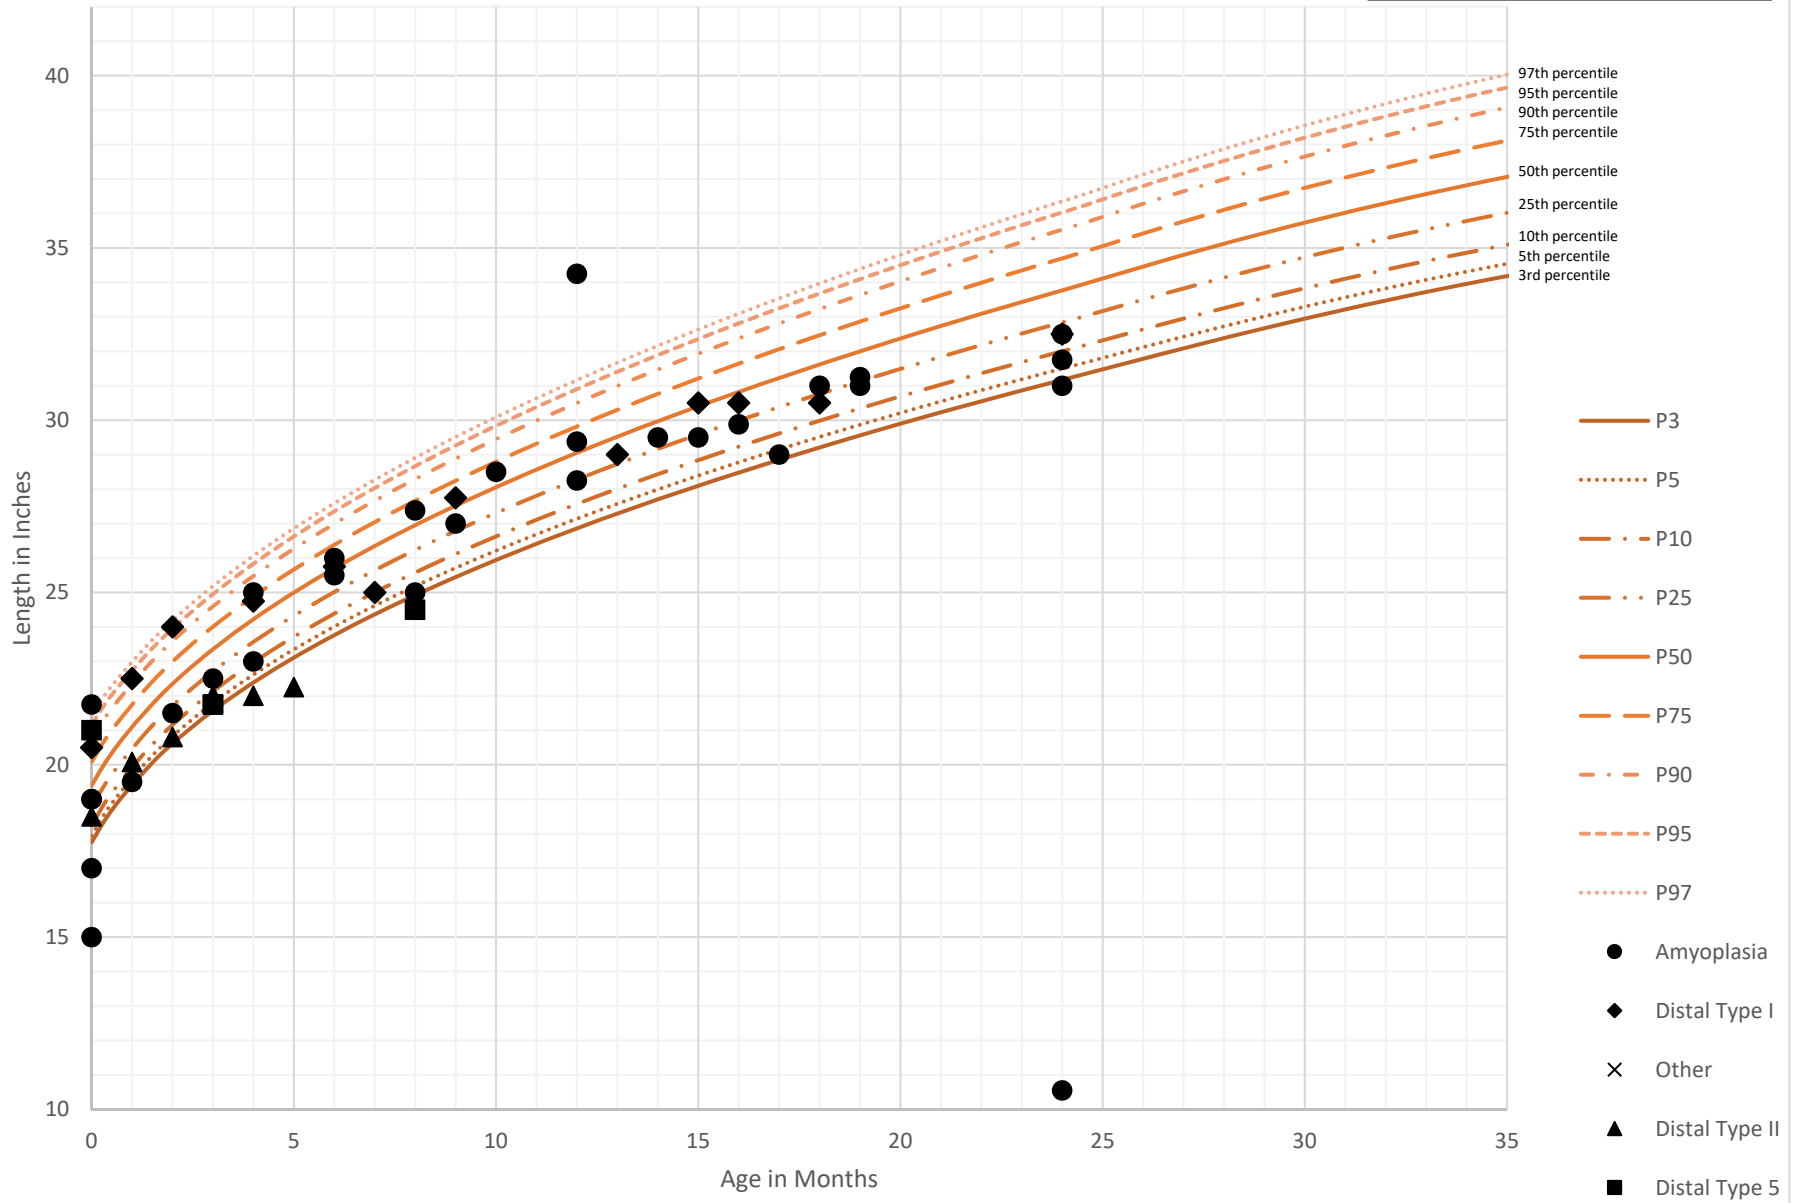

Length Growth Chart for Females with AMC

Last Updated 1-7-19

For more information, please visit amcsupport.org