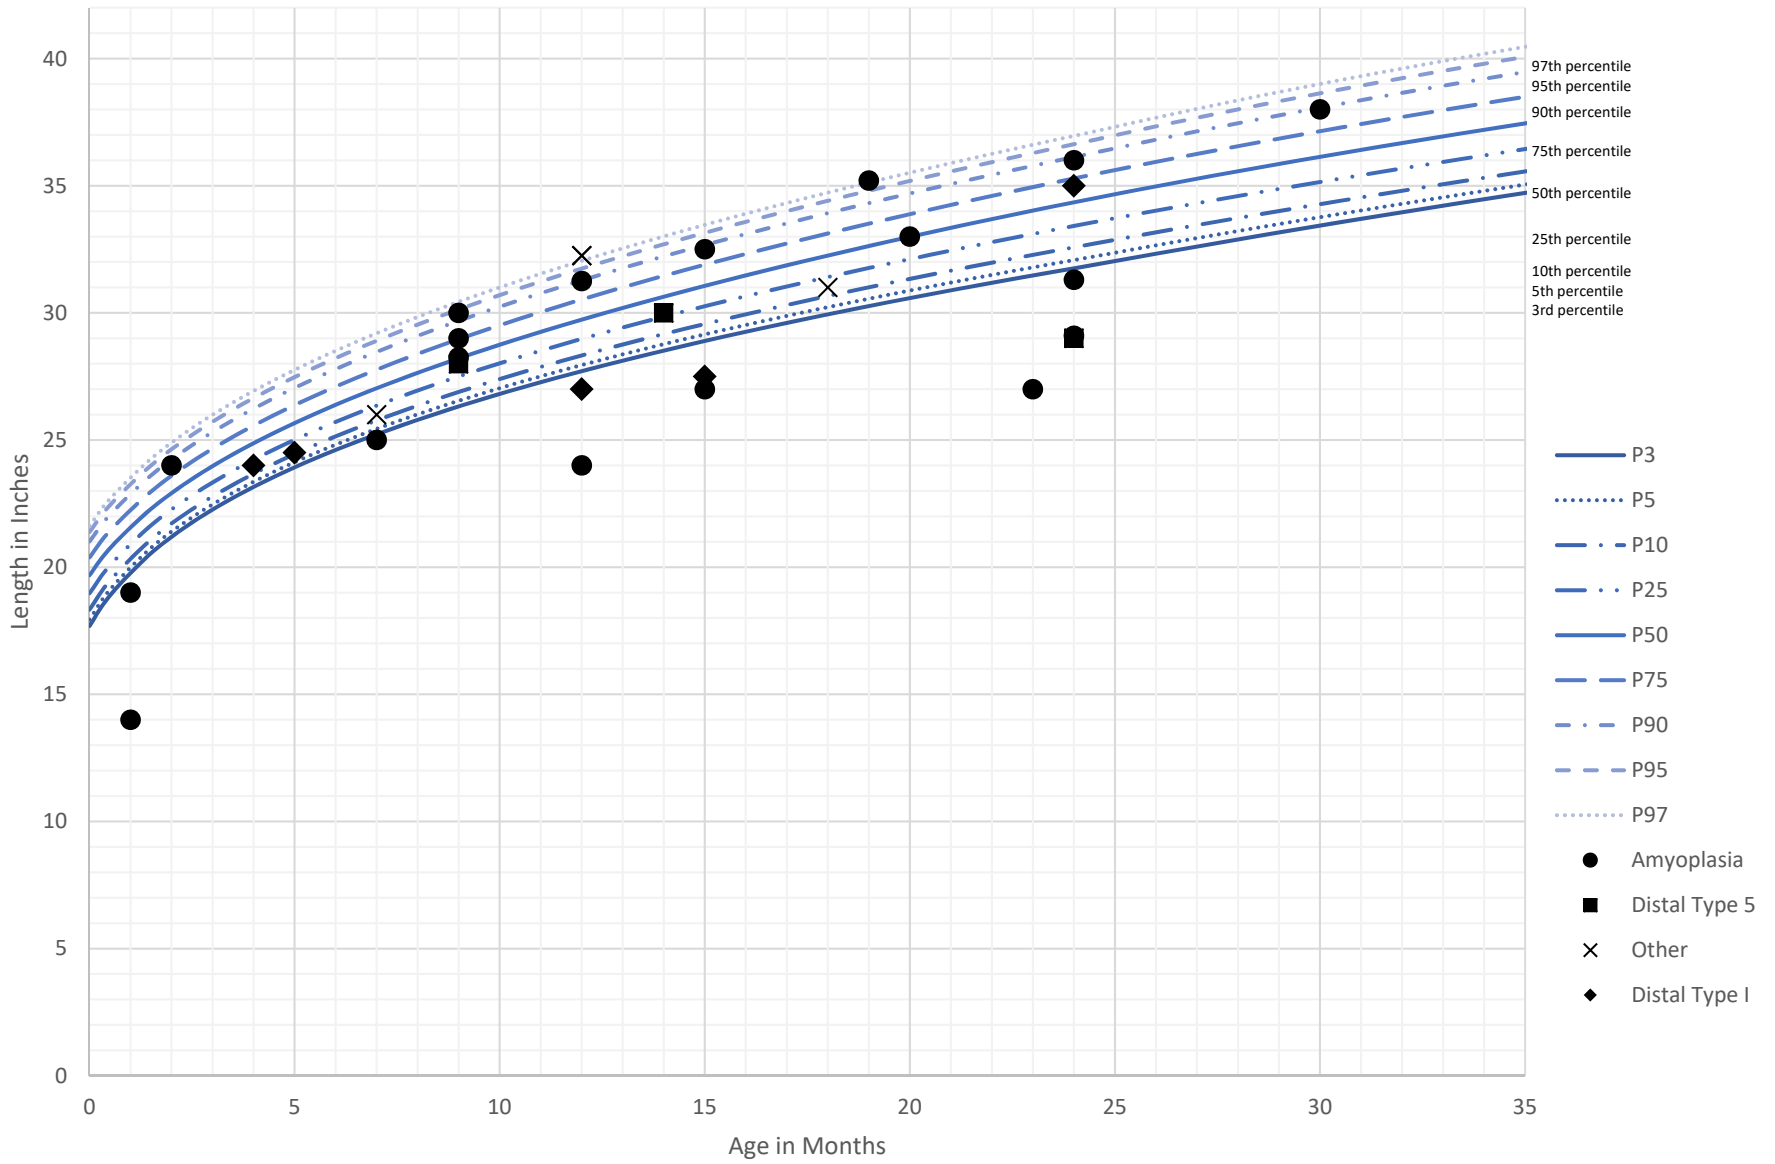

Data for "traditional" growth charts was taken from the World Health Organization at https://www.cdc.gov/growthcharts/percentile_data_files.htm can be found in the "Traditional Growth Chart" sheet.

Families and individuals impacted by AMC were permitted to anonymously submit height and weight information online via a Google Form at <https://docs.google.com/forms/d/e/1FAIpQLSdteW2PEcTfxMi5aFUMsjnhRtNcL7fo1NJ8yrc9MZ6oDhOPEg/viewform> . This data can be found in the "Raw Data" sheet. No verification or additional quality control was performed on this data.

Data were plotted for AMCers by sex, age, and diagnosis against the WHO growth charts/percentiles. AMCer data are shown in black markers in the sheets: "Weight Chart - Boys", "Weight Chart - Girls", "Length Chart - Boys" and "Length Chart - Girls".

Length Growth Chart for Females with AMC

Last Updated 1-7-19

For more information, please visit amcsupport.org

Weight Growth Chart for Females with AMC

Last Updated 1-7-19

For more information, please visit amcsupport.org

Length Growth Chart for Males with AMC

Last Updated 1-7-19

For more information, please visit amcsupport.org

Weight Growth Chart for Males with AMC

Last Updated 1-7-19

For more information, please visit amcsupport.org