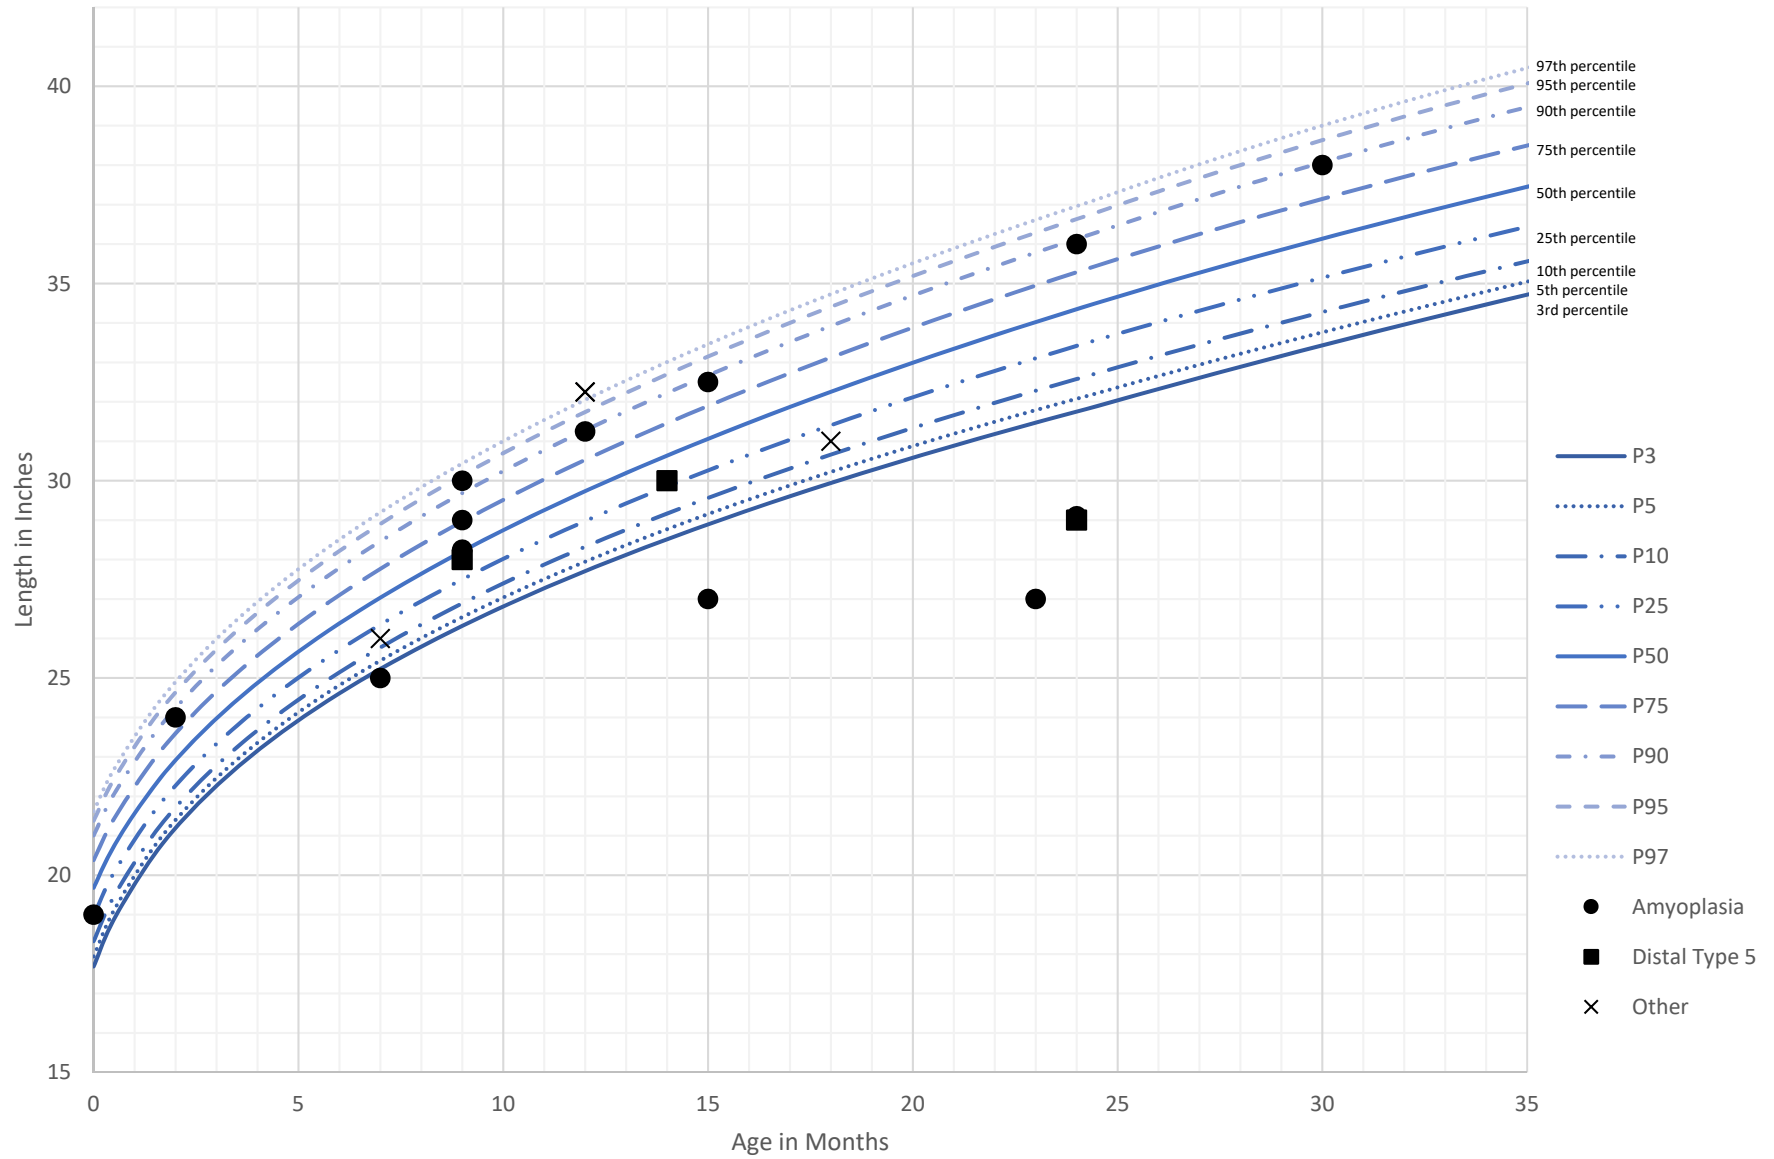

Data were plotted for AMCs by sex, age, and diagnosis against the WHO growth charts/percentiles. AMCs data are shown in black markers in the sheets: "Weight Chart - Boys", "Weight Chart - Girls", "Length Chart - Boys" and "Length Chart - Girls".

# Weight Growth Chart for Males with AMC

Last Updated 4-7-18

For more information, please visit [amcsupport.org](http://amcsupport.org)

# Weight Growth Chart for Females with AMC

Last Updated 4-7-18

For more information, please visit [amcsupport.org](http://amcsupport.org)

# Length Growth Chart for Males with AMC

Last Updated 4-7-18

For more information, please visit [amcsupport.org](http://amcsupport.org)