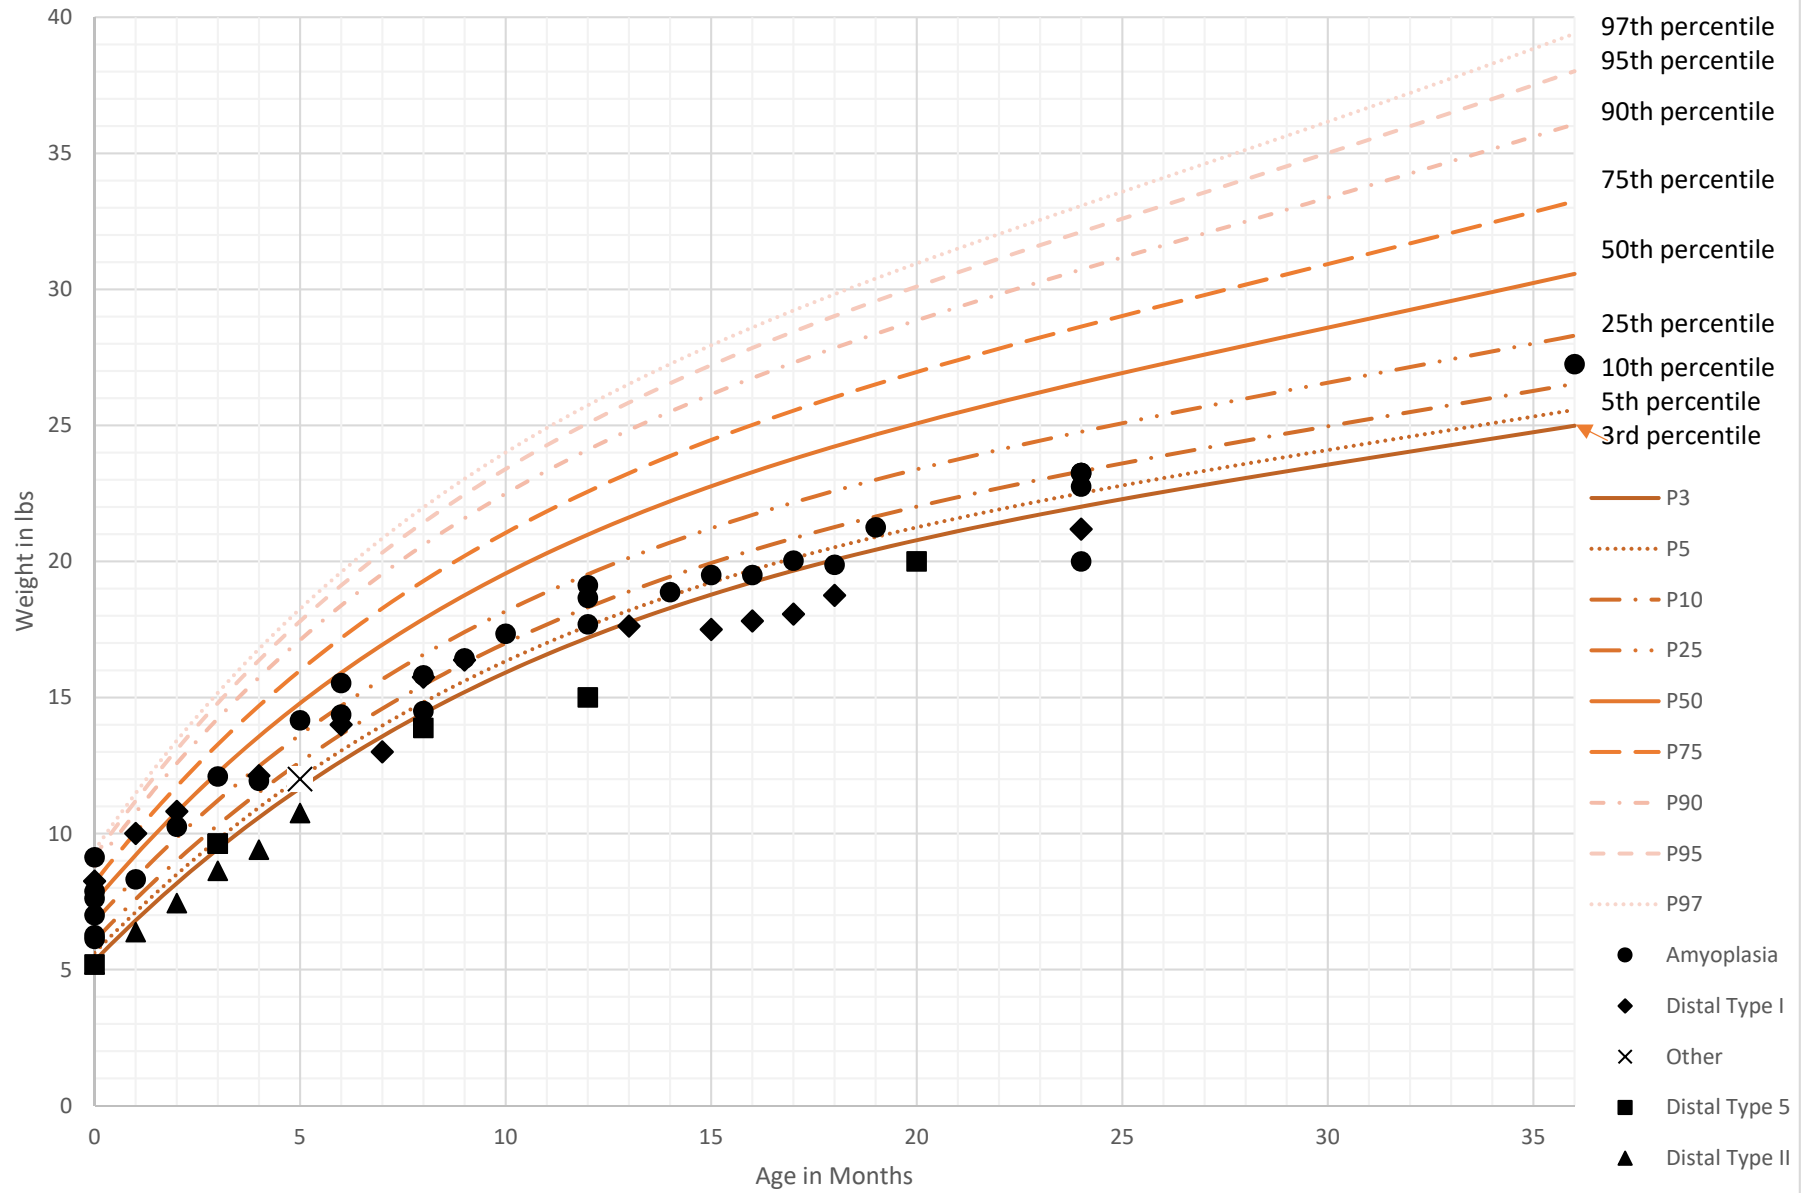

## **Please read this first before reviewing the charts**

Information about this effort can be found online at <http://amcsupport.org/cause/looking-for-height-and-weight-data-for-younger-amcers/>

Data for "traditional" growth charts was taken from the World Health Organization at [https://www.cdc.gov/growthcharts/percentile\\_data\\_files.htm](https://www.cdc.gov/growthcharts/percentile_data_files.htm) can be found in the "Traditional Growth Chart" sheet.

Data were plotted for AMCs by sex, age, and diagnosis against the WHO growth charts/percentiles. AMCs data are shown in black markers in the sheets: "Weight Chart - Boys", "Weight Chart - Girls", "Length Chart - Boys" and "Length Chart - Girls".

# Weight Growth Chart for Males with AMC

Last Updated 4-7-18

For more information, please visit [amcsupport.org](http://amcsupport.org)

# Weight Growth Chart for Females with AMC

Last Updated 4-7-18

For more information, please visit [amcsupport.org](http://amcsupport.org)