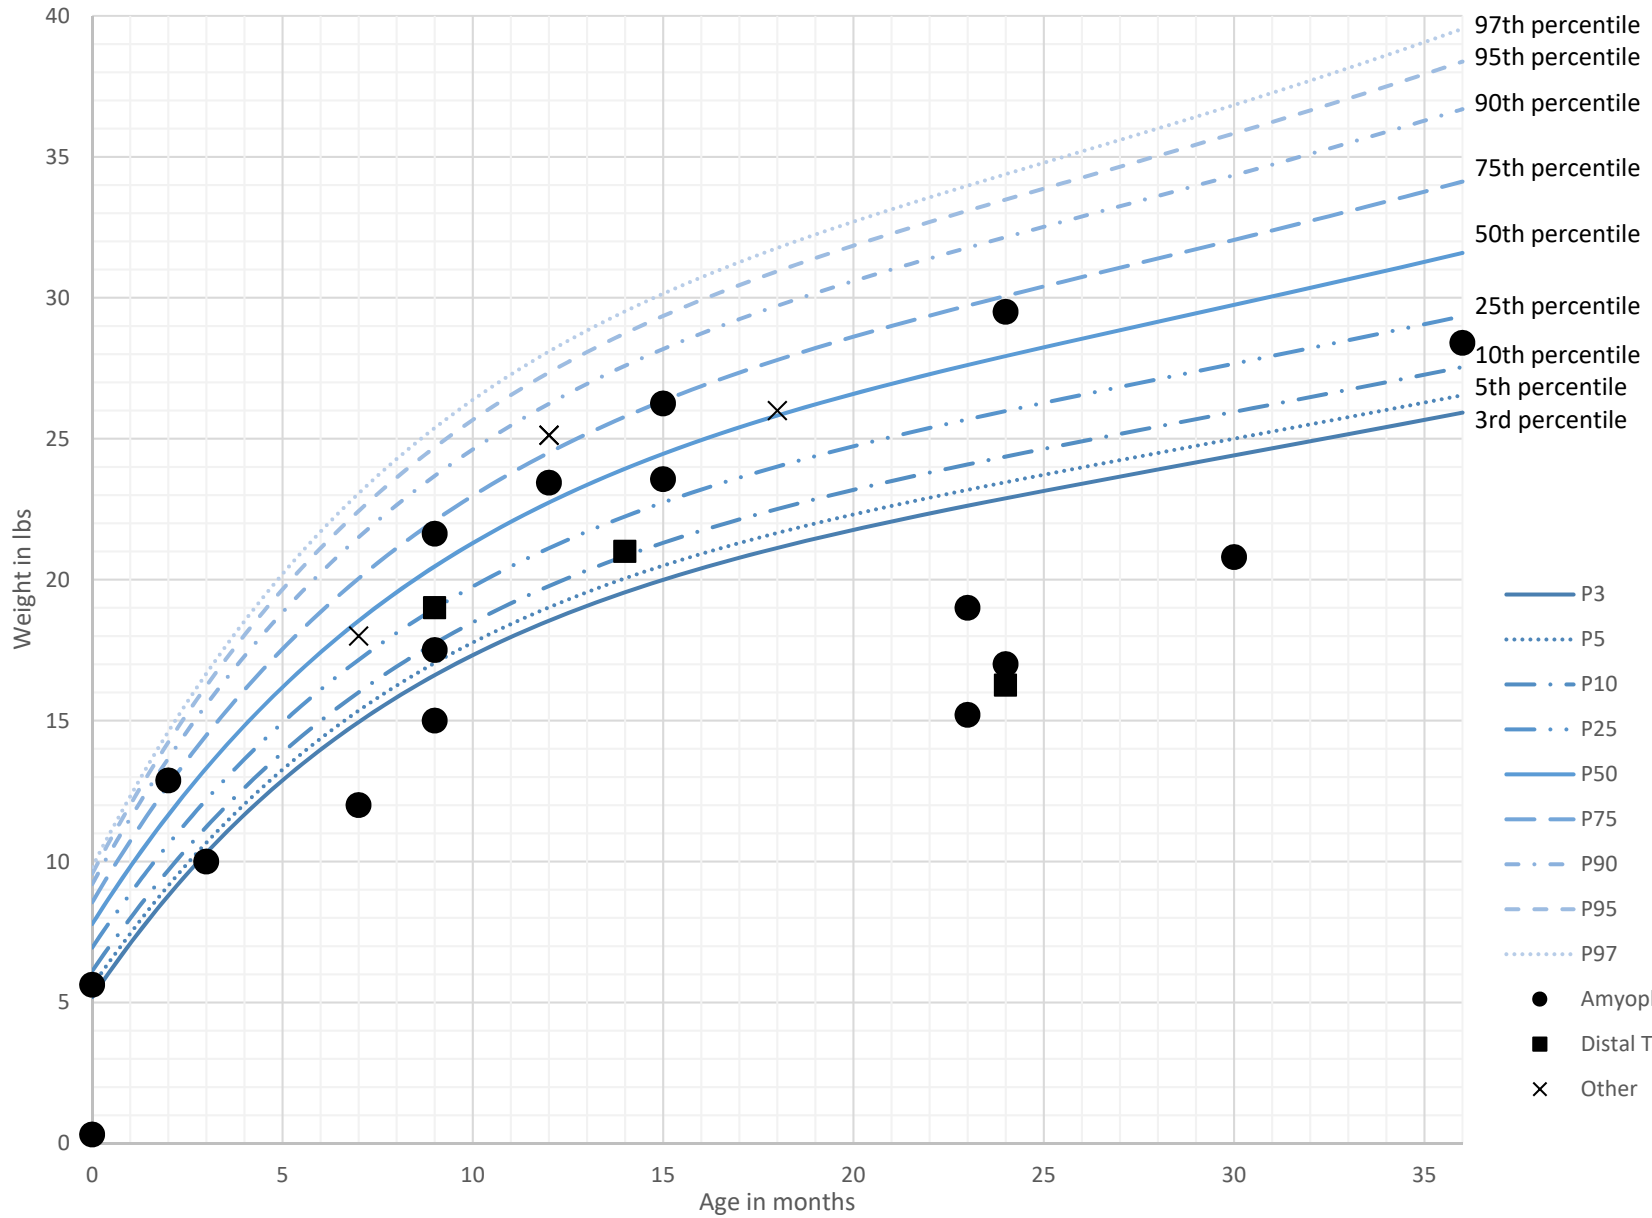

Weight Growth Chart for Males with AMC

Last Updated 4-7-18

For more information, please visit amcsupport.org